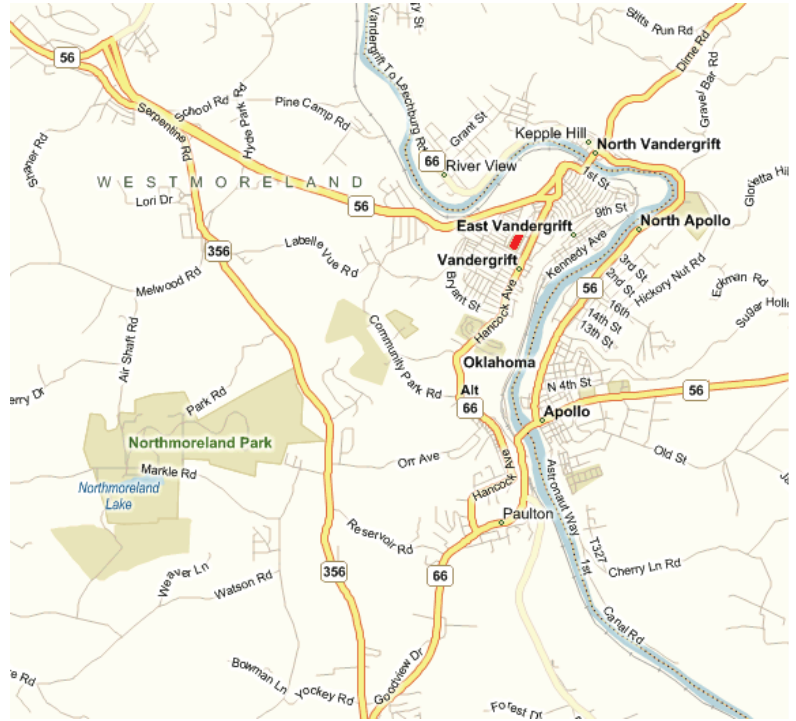

Spring Show May 23, 2010.

Vandergrift is located Northeast of Pittsburgh.

From Route 22, 286, or 380, take Route 66 North, then turn left on Alternate 66 (Hancock Avenue) and follow to Vandergrift. Turn left onto Walnut Street at the first signal. Go two blocks; show is on your right.

From Route 28, take 356 South to 56, then follow 56 into Vandergrift. Turn right onto Jackson Avenue; show is on your right.

For users of GPS or Internet directions, use:
"601 Jackson Avenue; Vandergrift, PA 15690"

Look for the
Oldsmobile
Rocket Signs
to guide you
to the show.